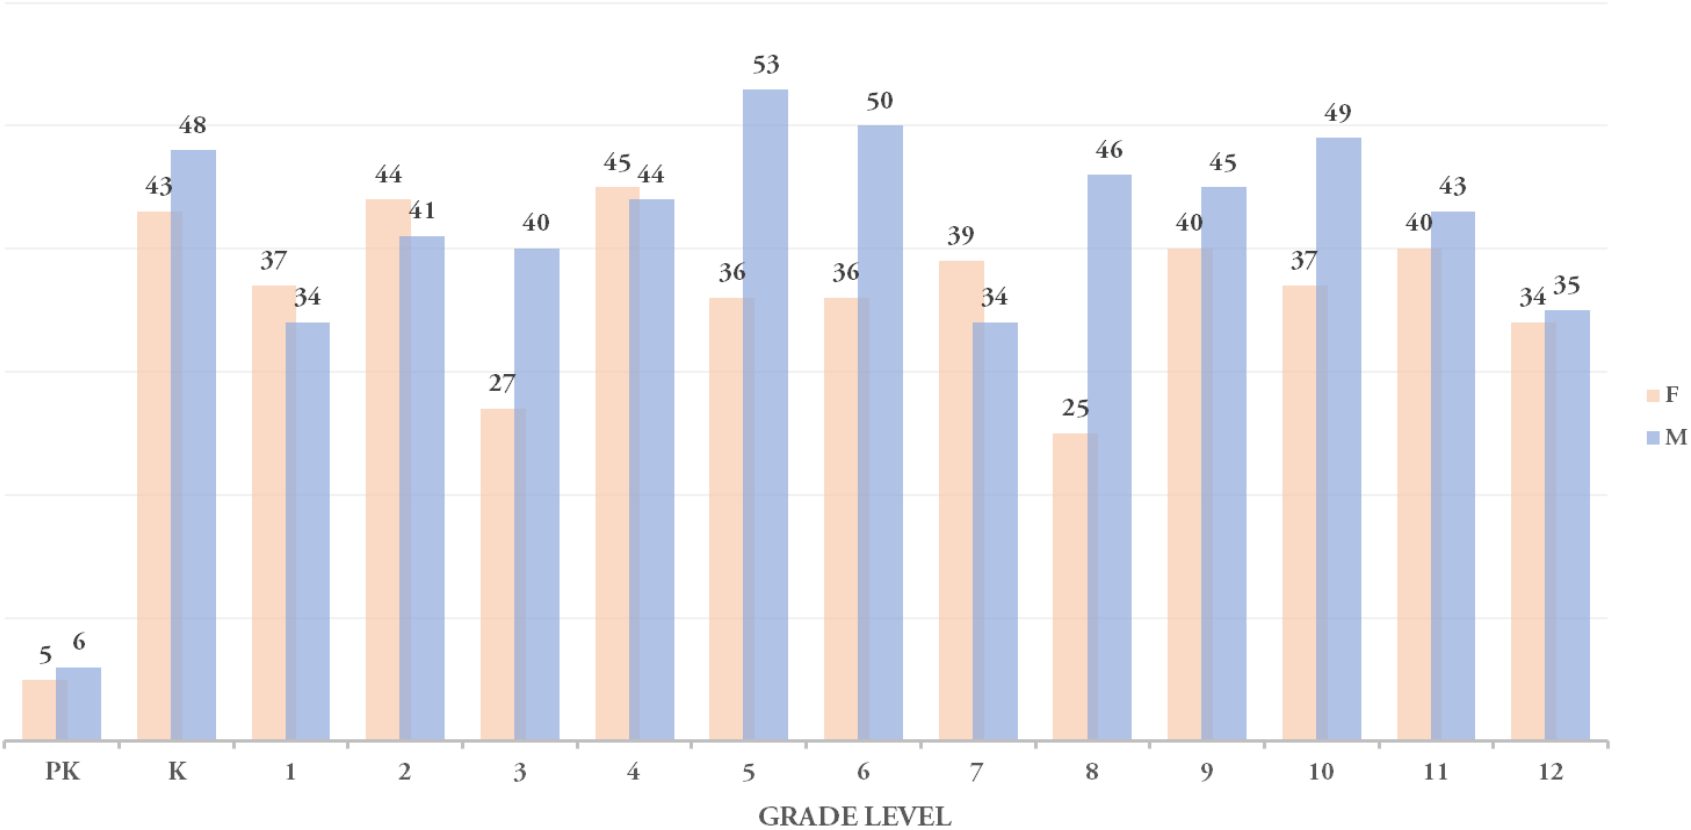

LARAMIE COUNTY SCHOOL DISTRICT #2

DISTRICT PROFILE

2020-2021

Gender Count

568

■ F

■ M

GENDER

Gender Count by Grade Level

District Socio Economic

District Race/Ethnicity

District IDEA

District ELL

- N
- Y