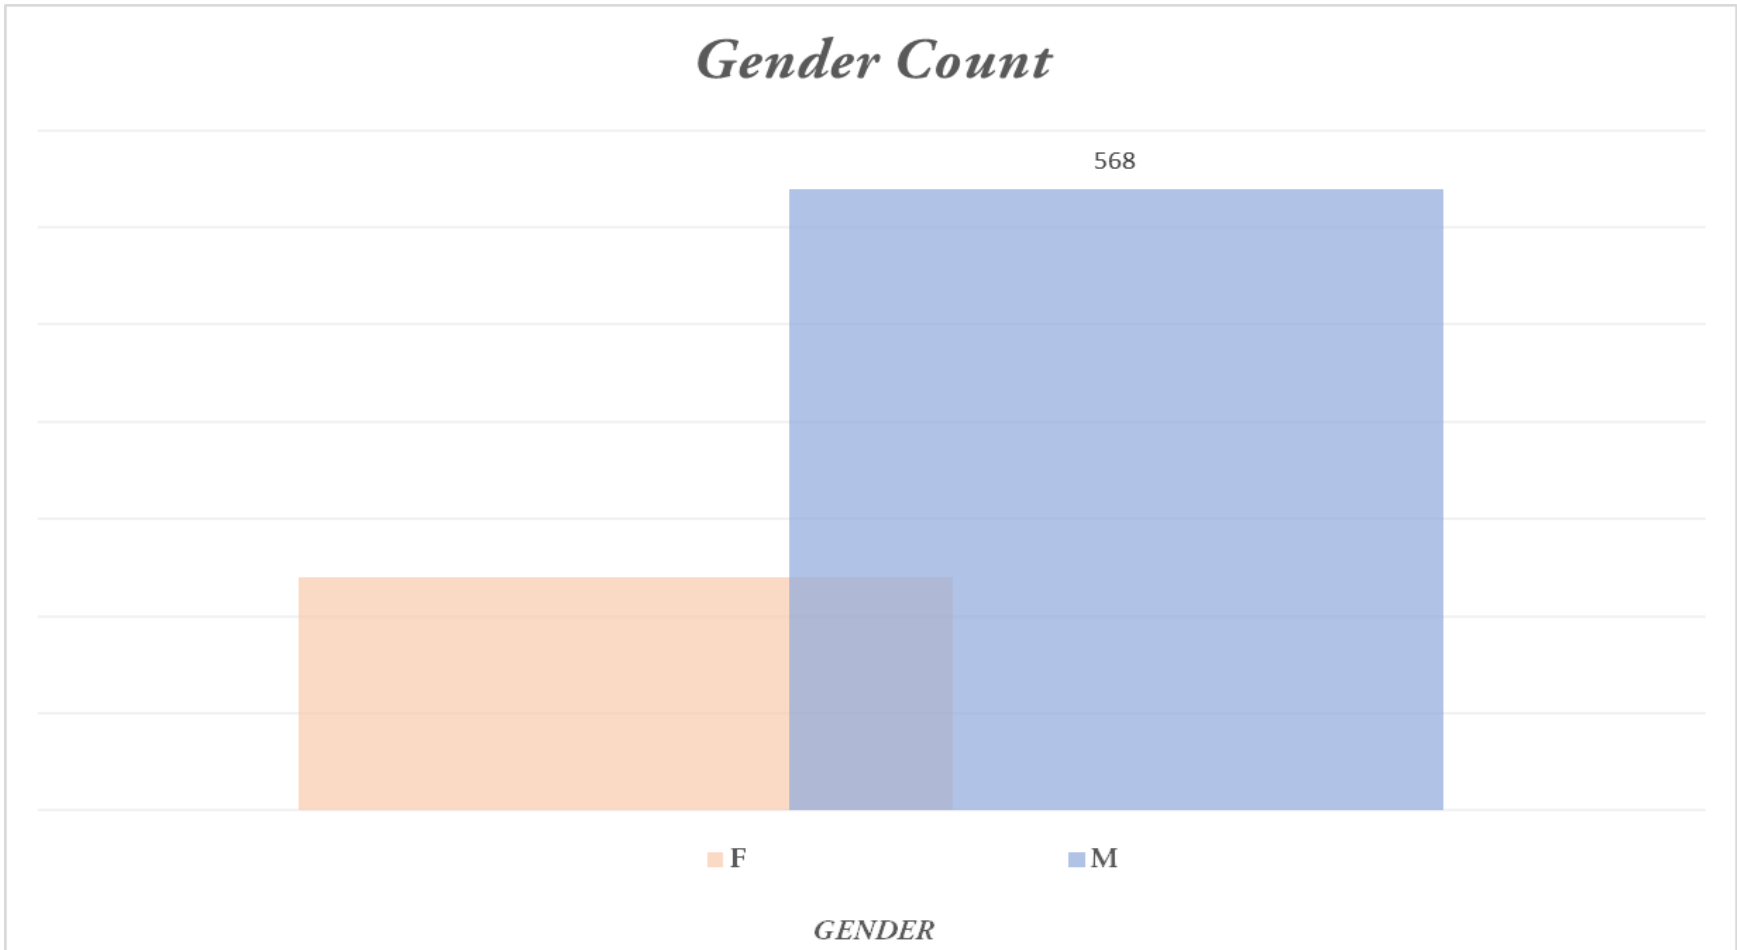

LARAMIE COUNTY SCHOOL DISTRICT #2

DISTRICT PROFILE

2020-2021

Gender Count

568

■ F

■ M

GENDER