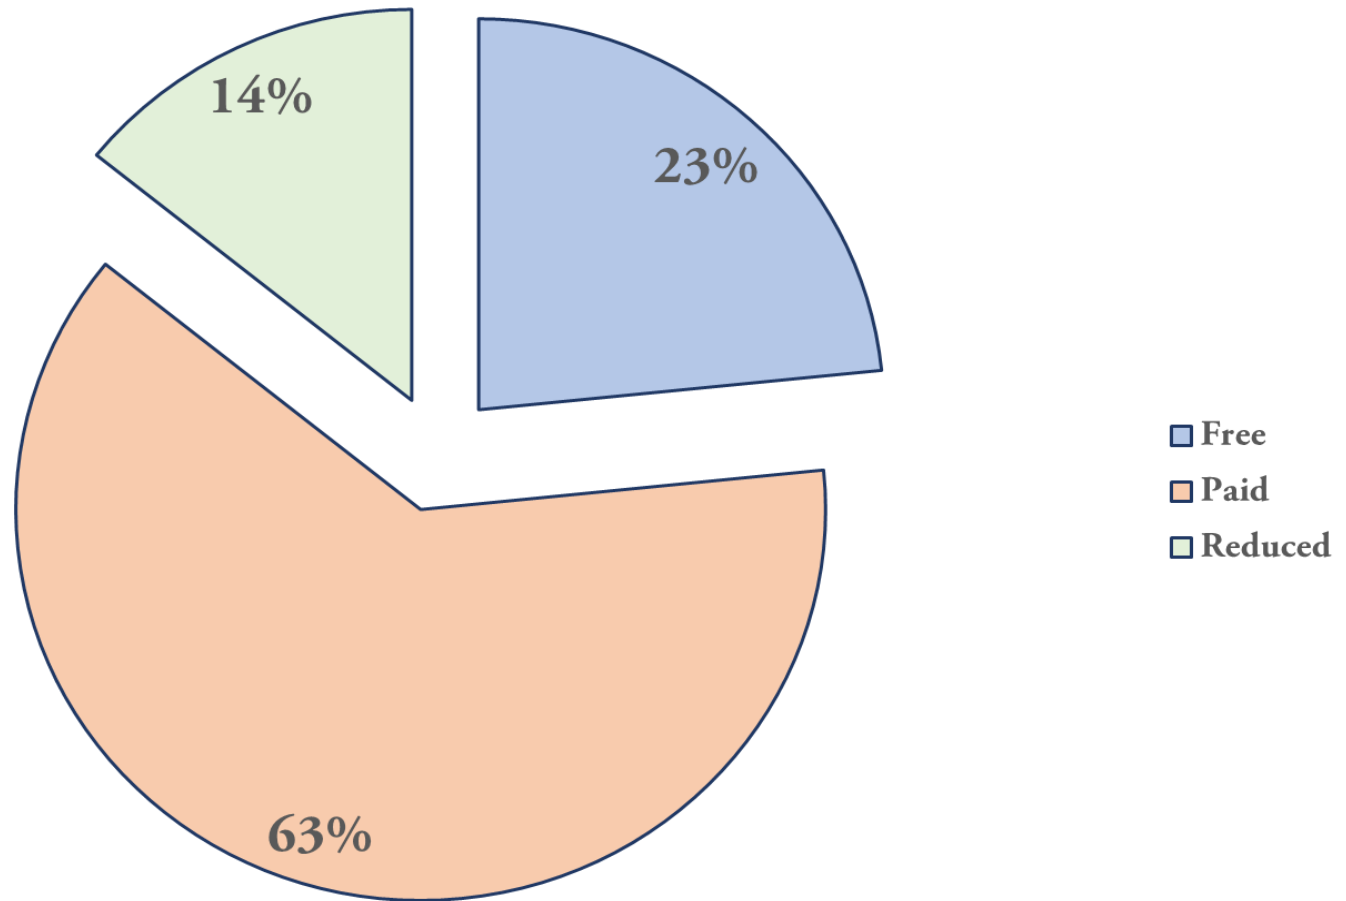

LARAMIE COUNTY SCHOOL DISTRICT #2

DISTRICT PROFILE

2020-2021

Gender Count

568

■ F

■ M

GENDER

Gender Count by Grade Level

District Socio Economic

District Race/Ethnicity

District IDEA

District ELL

- N
- Y