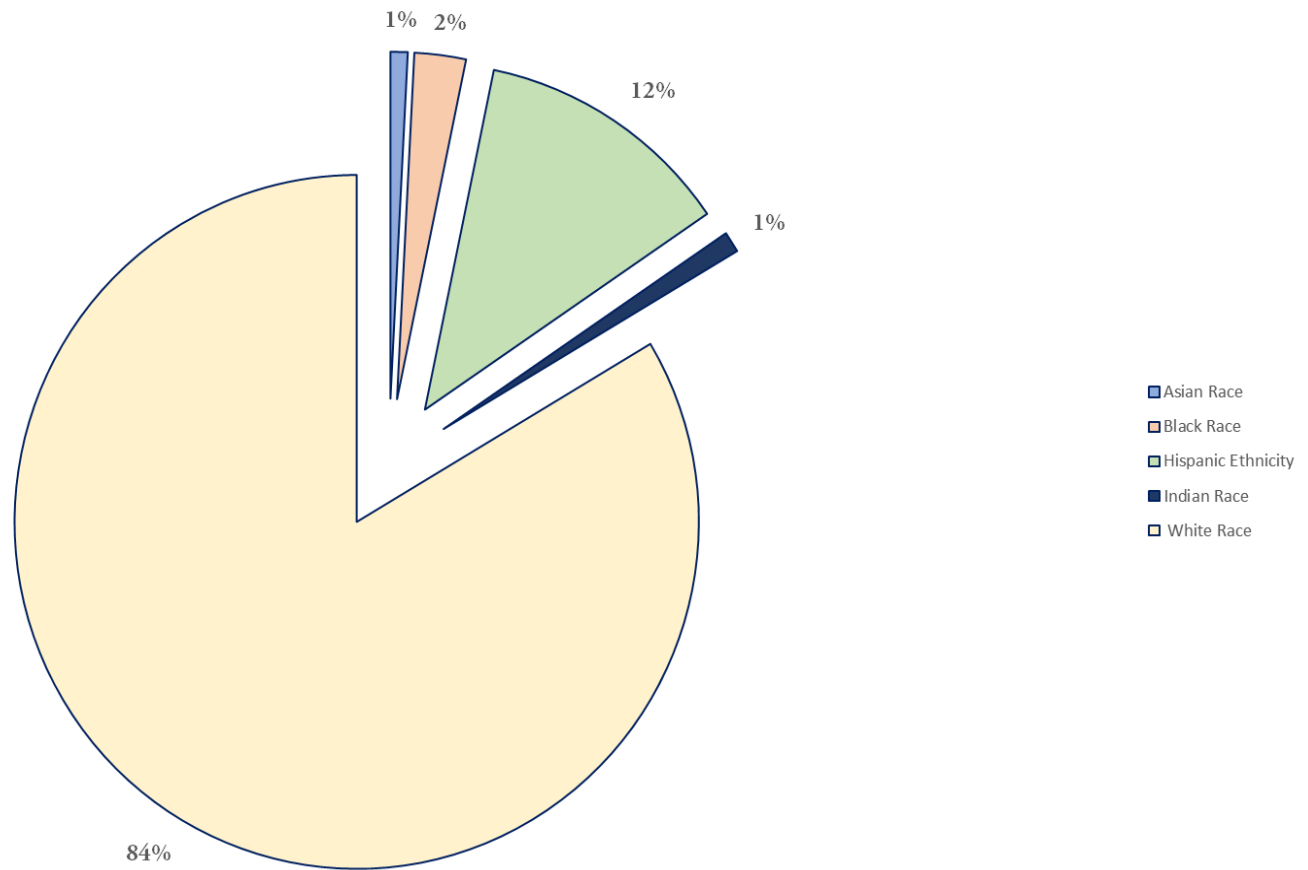

LARAMIE COUNTY SCHOOL DISTRICT #2

DISTRICT PROFILE

2020-2021

Gender Count

568

■ F

■ M

GENDER

Gender Count by Grade Level

District Socio Economic

District Race/Ethnicity

District IDEA

District ELL

- N
- Y