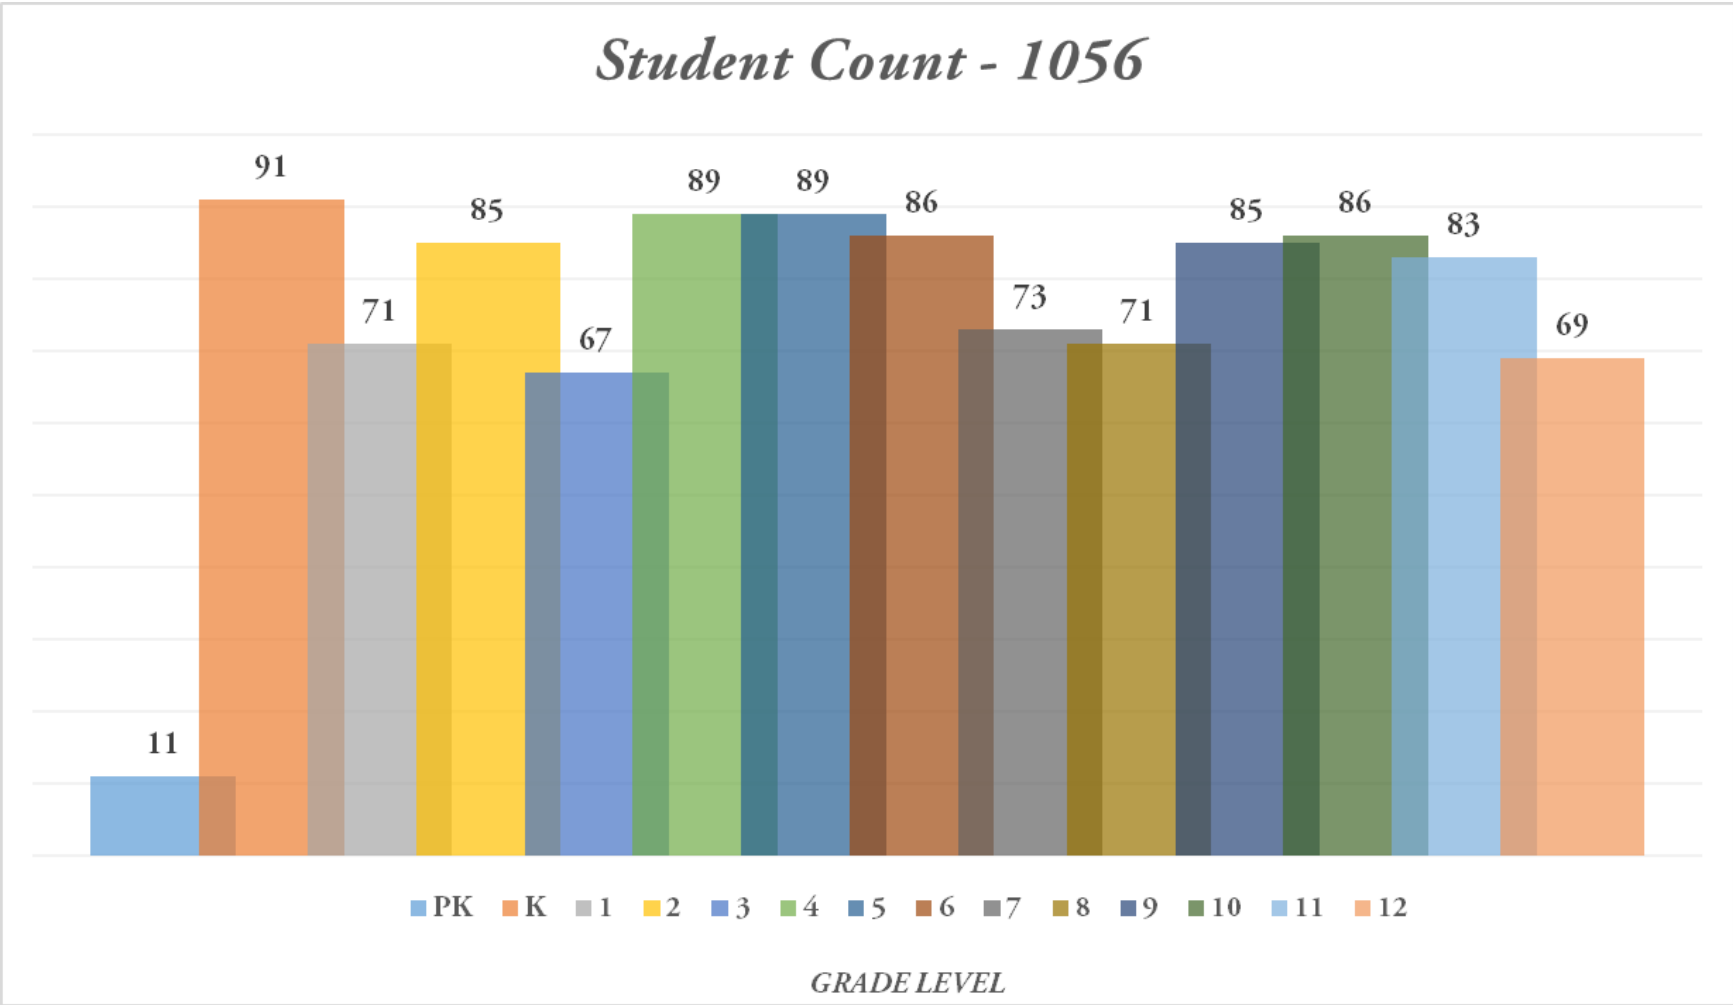

LARAMIE COUNTY SCHOOL DISTRICT #2

DISTRICT PROFILE

2020-2021

Gender Count

568

■ F

■ M

GENDER