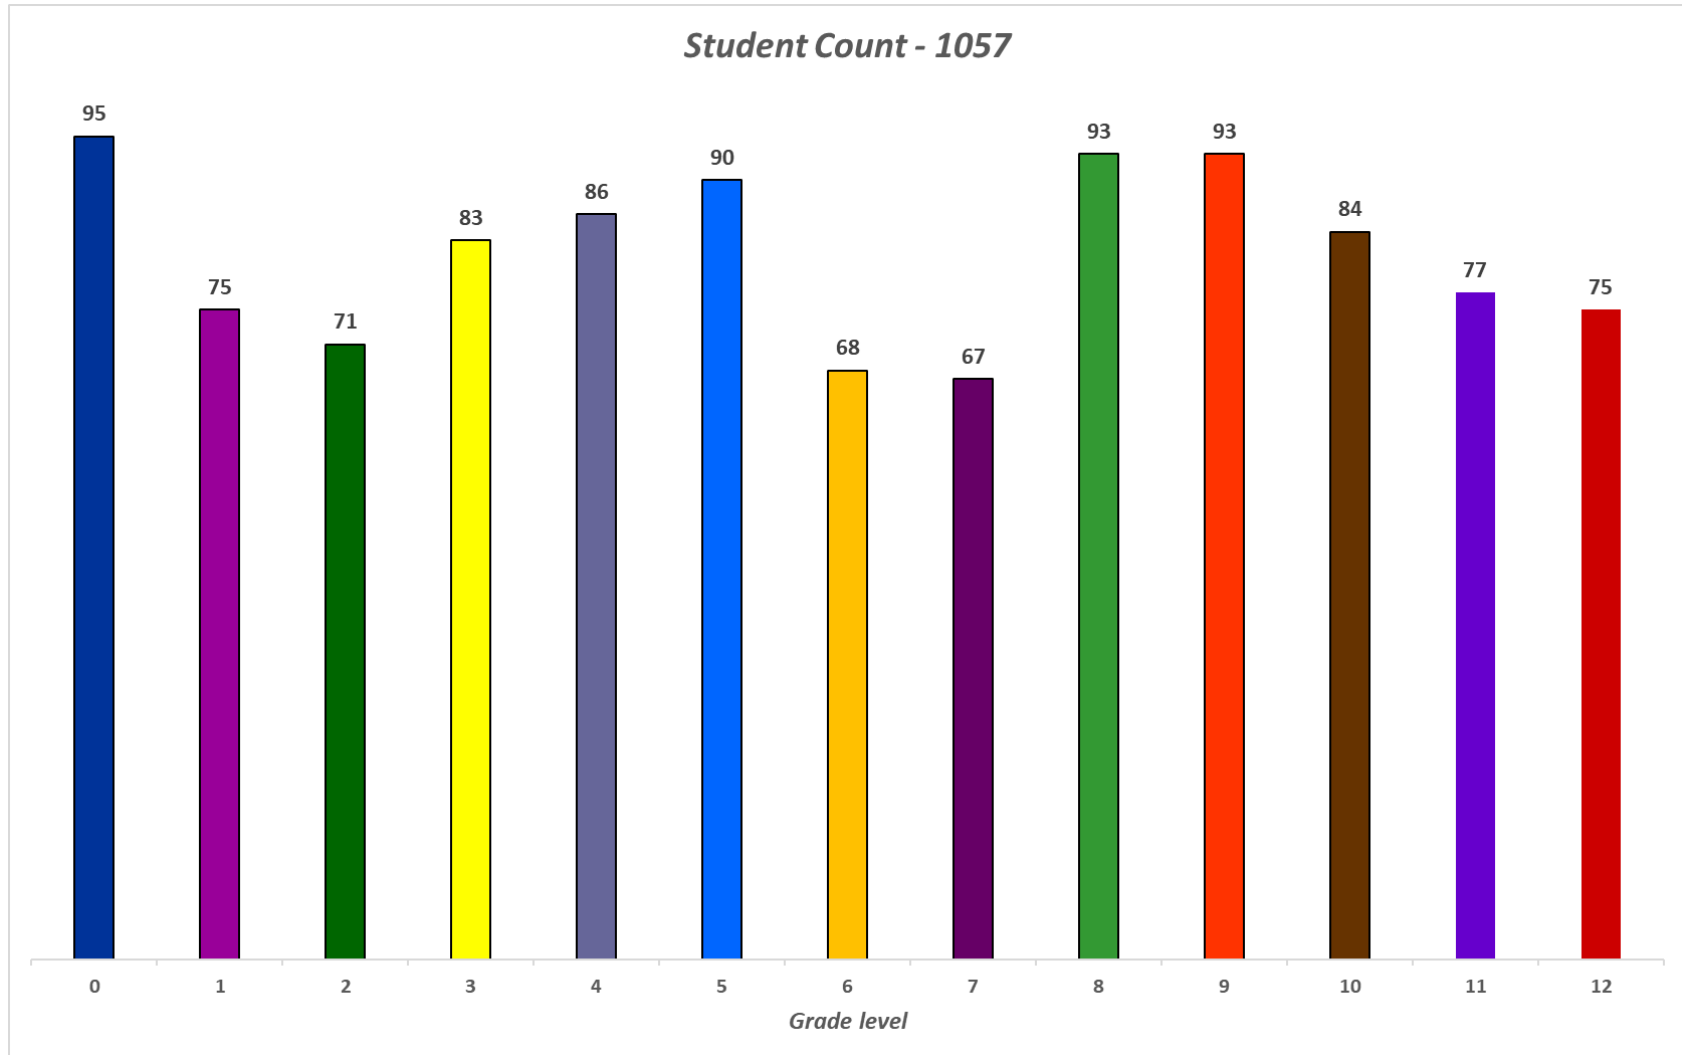

LARAMIE COUNTY SCHOOL DISTRICT #2
DISTRICT PROFILE
2019-2020

Gender Count

490

567

F

GENDER

M

Gender by Grade

District Socio Economic

- Free
- Paid
- Reduced

District Race/Ethnicity

- Asian
- Black
- Indian
- White
- Hispanic

District IDEA

District ELL

*District TITLE I
Elementary Schools Only*