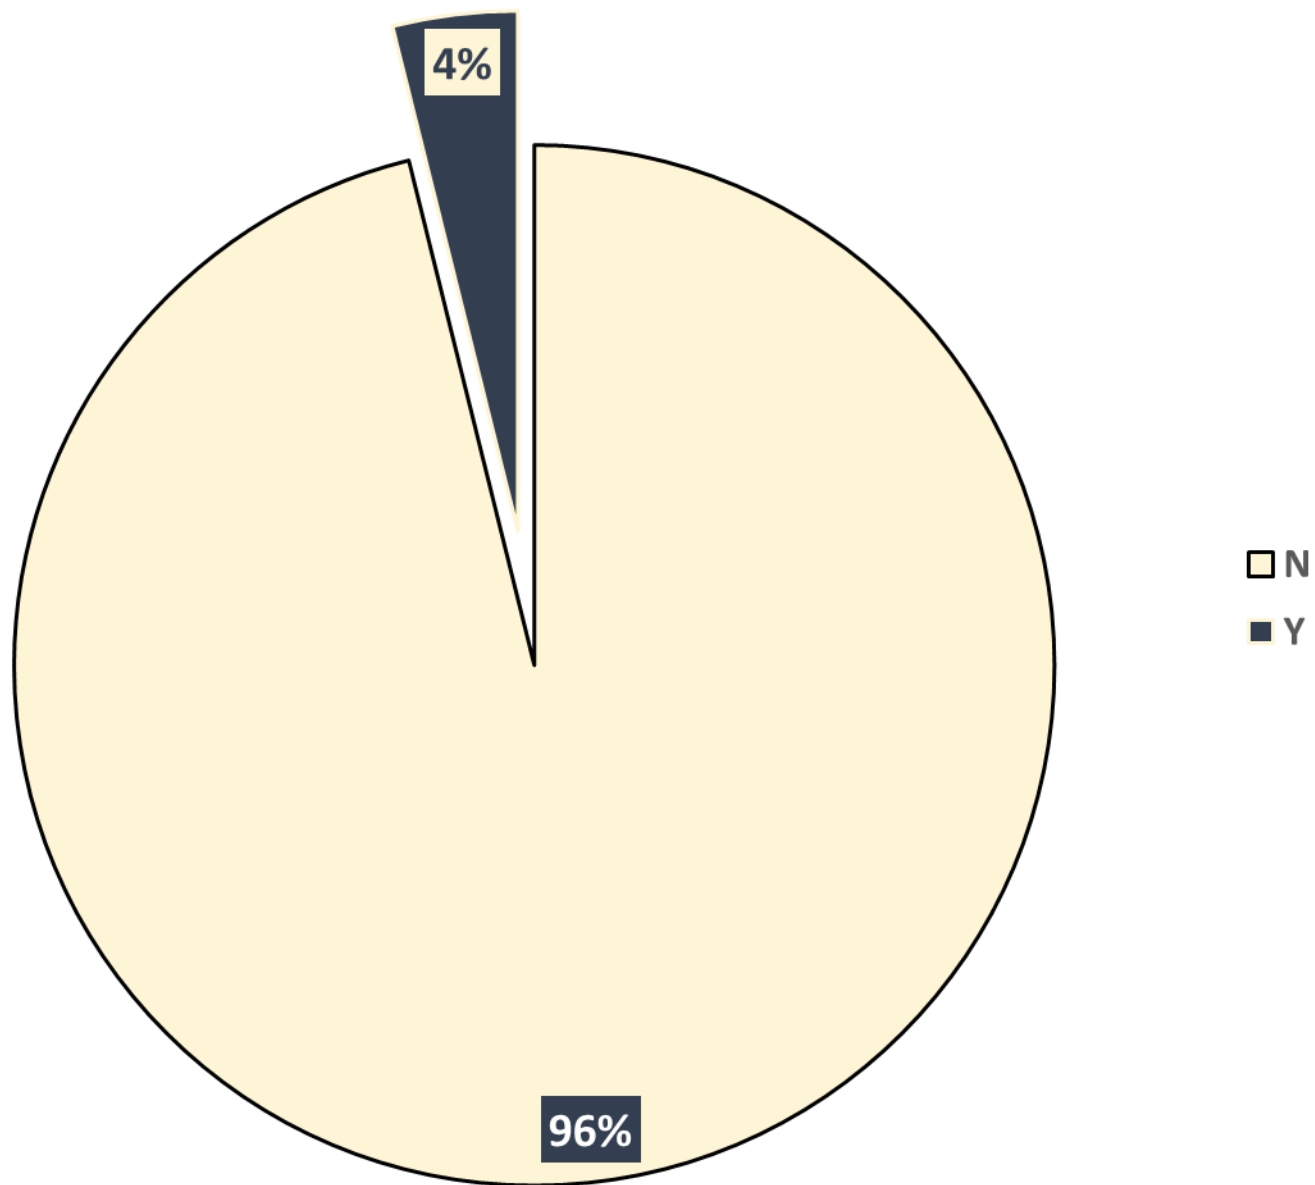

LARAMIE COUNTY SCHOOL DISTRICT #2
DISTRICT PROFILE
2019-2020

Gender Count

490

567

F

GENDER

M

Gender by Grade

District Socio Economic

- Free
- Paid
- Reduced

District Race/Ethnicity

- Asian
- Black
- Indian
- White
- Hispanic

District IDEA

District ELL

*District TITLE I
Elementary Schools Only*