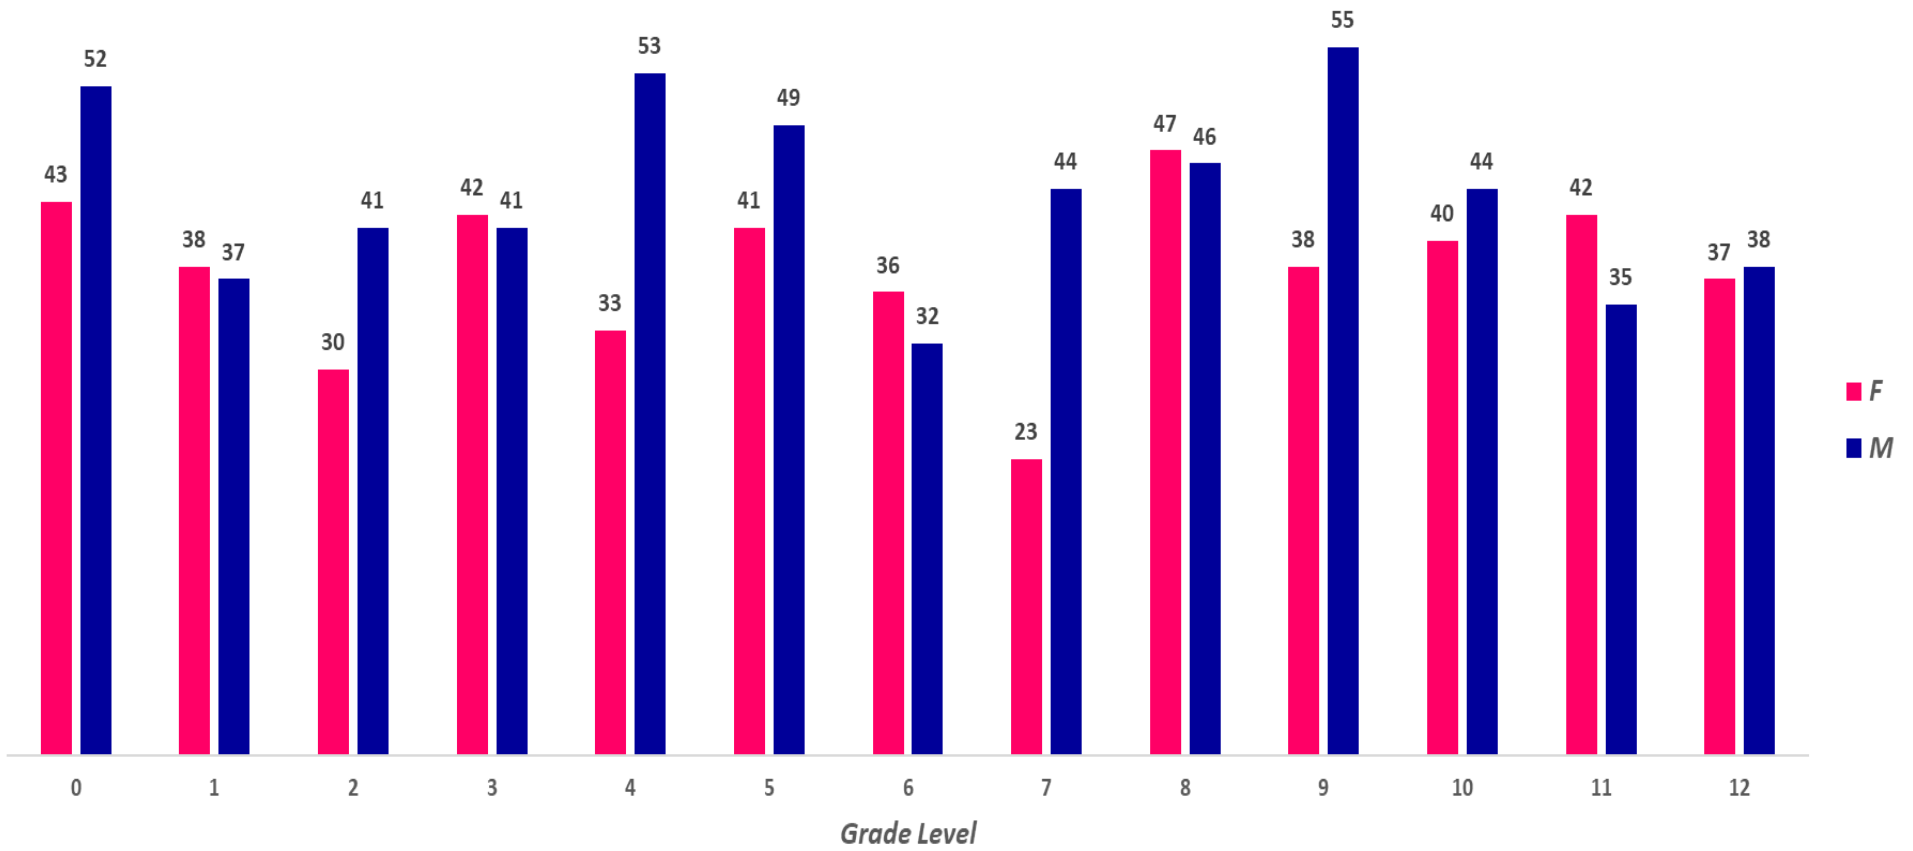

LARAMIE COUNTY SCHOOL DISTRICT #2
DISTRICT PROFILE
2019-2020

Gender Count

490

567

F

GENDER

M

Gender by Grade

District Socio Economic

- Free
- Paid
- Reduced

District Race/Ethnicity

- Asian
- Black
- Indian
- White
- Hispanic

District IDEA

District ELL

*District TITLE I
Elementary Schools Only*