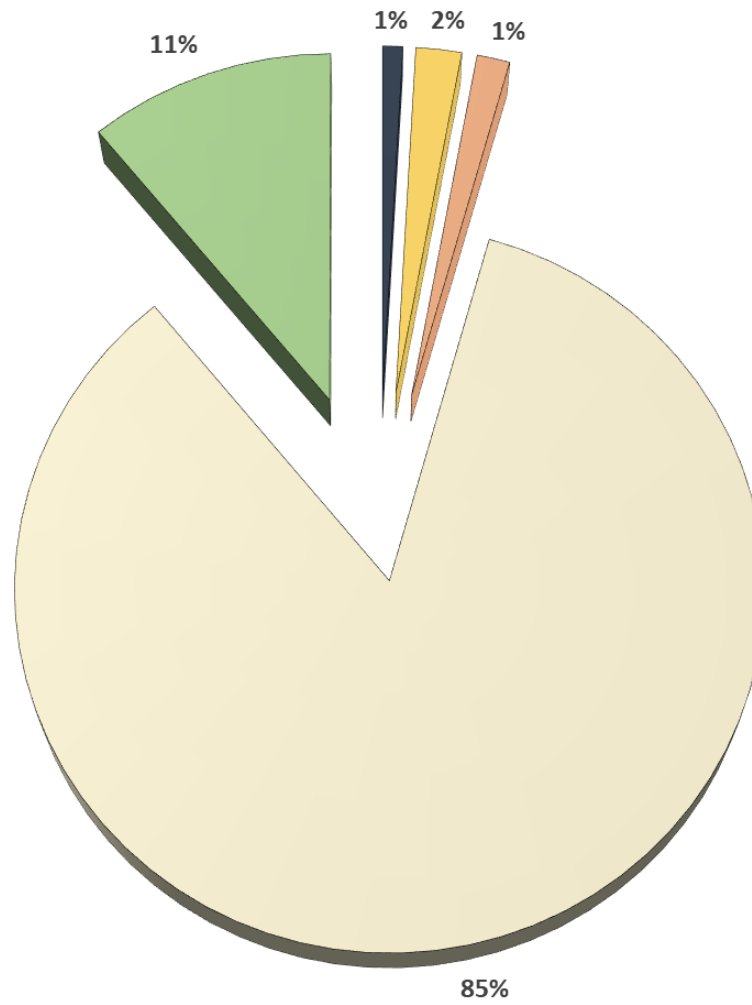

LARAMIE COUNTY SCHOOL DISTRICT #2
DISTRICT PROFILE
2019-2020

Gender Count

490

567

F

GENDER

M

Gender by Grade

District Socio Economic

- Free
- Paid
- Reduced

District Race/Ethnicity

- Asian
- Black
- Indian
- White
- Hispanic

District IDEA

District ELL

*District TITLE I
Elementary Schools Only*