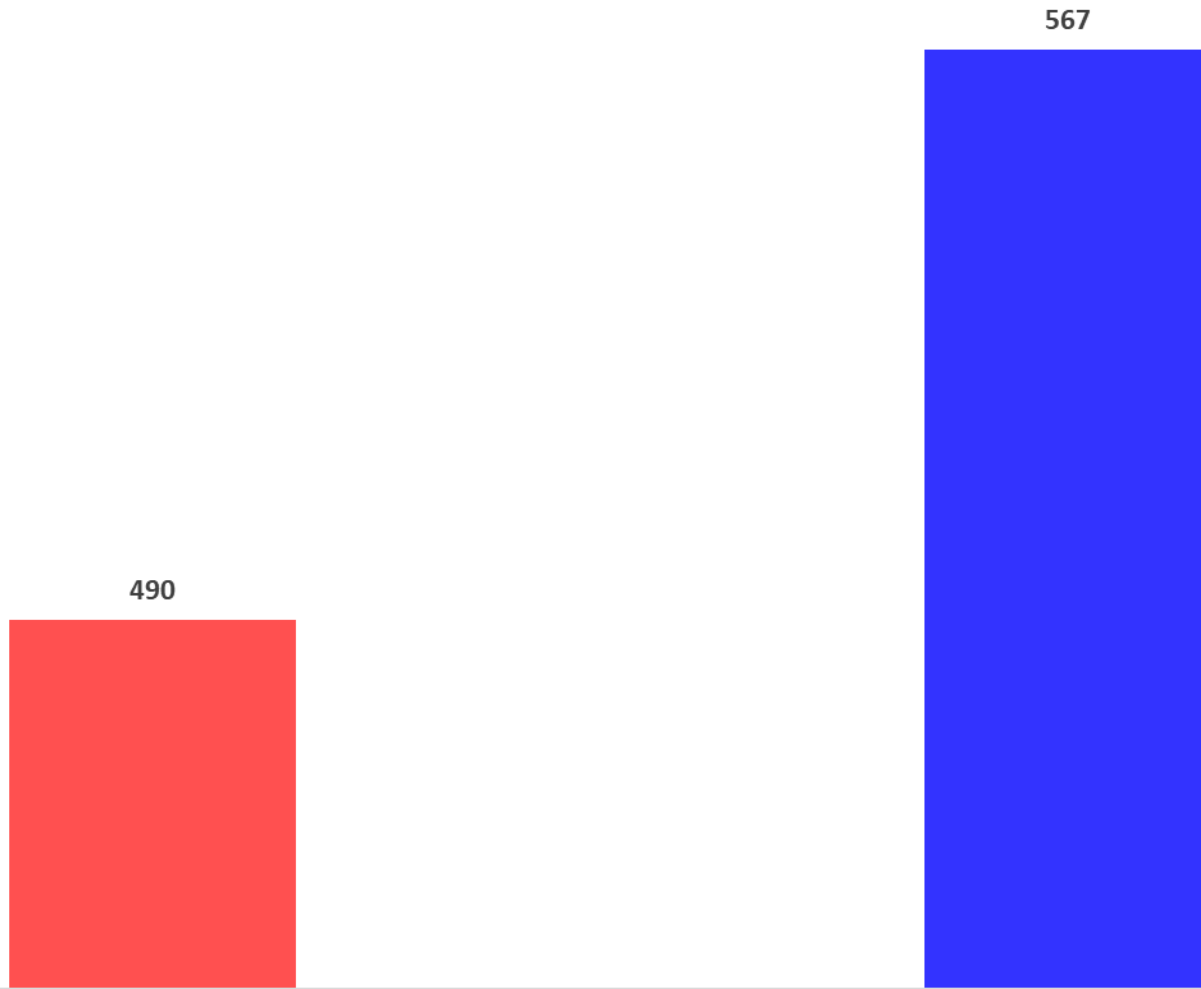

LARAMIE COUNTY SCHOOL DISTRICT #2
DISTRICT PROFILE
2019-2020

Gender Count

490

567

F

GENDER

M

Gender by Grade

District Socio Economic

- Free
- Paid
- Reduced

District Race/Ethnicity

- Asian
- Black
- Indian
- White
- Hispanic

District IDEA

District ELL

*District TITLE I
Elementary Schools Only*