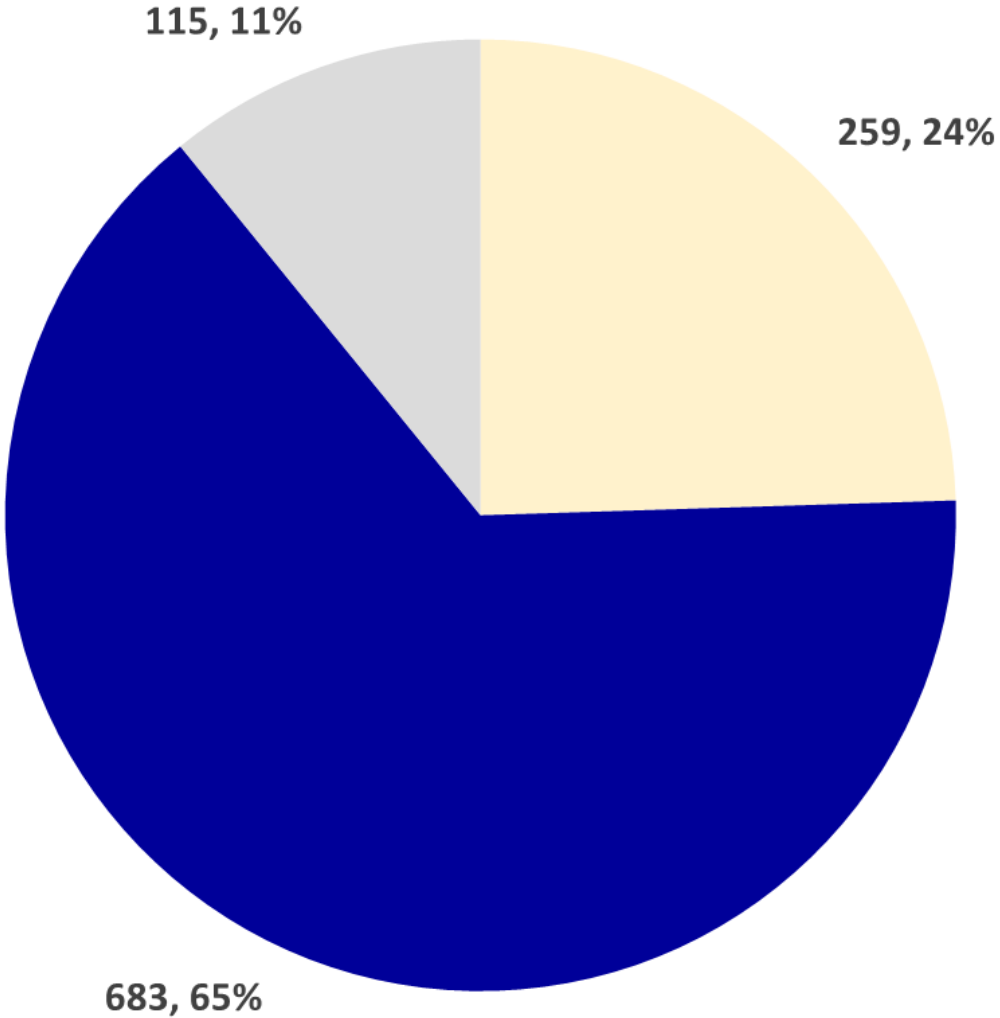

LARAMIE COUNTY SCHOOL DISTRICT #2
DISTRICT PROFILE
2019-2020

Gender Count

490

567

F

GENDER

M

Gender by Grade

District Socio Economic

- Free
- Paid
- Reduced

District Race/Ethnicity

- Asian
- Black
- Indian
- White
- Hispanic

District IDEA

District ELL

*District TITLE I
Elementary Schools Only*