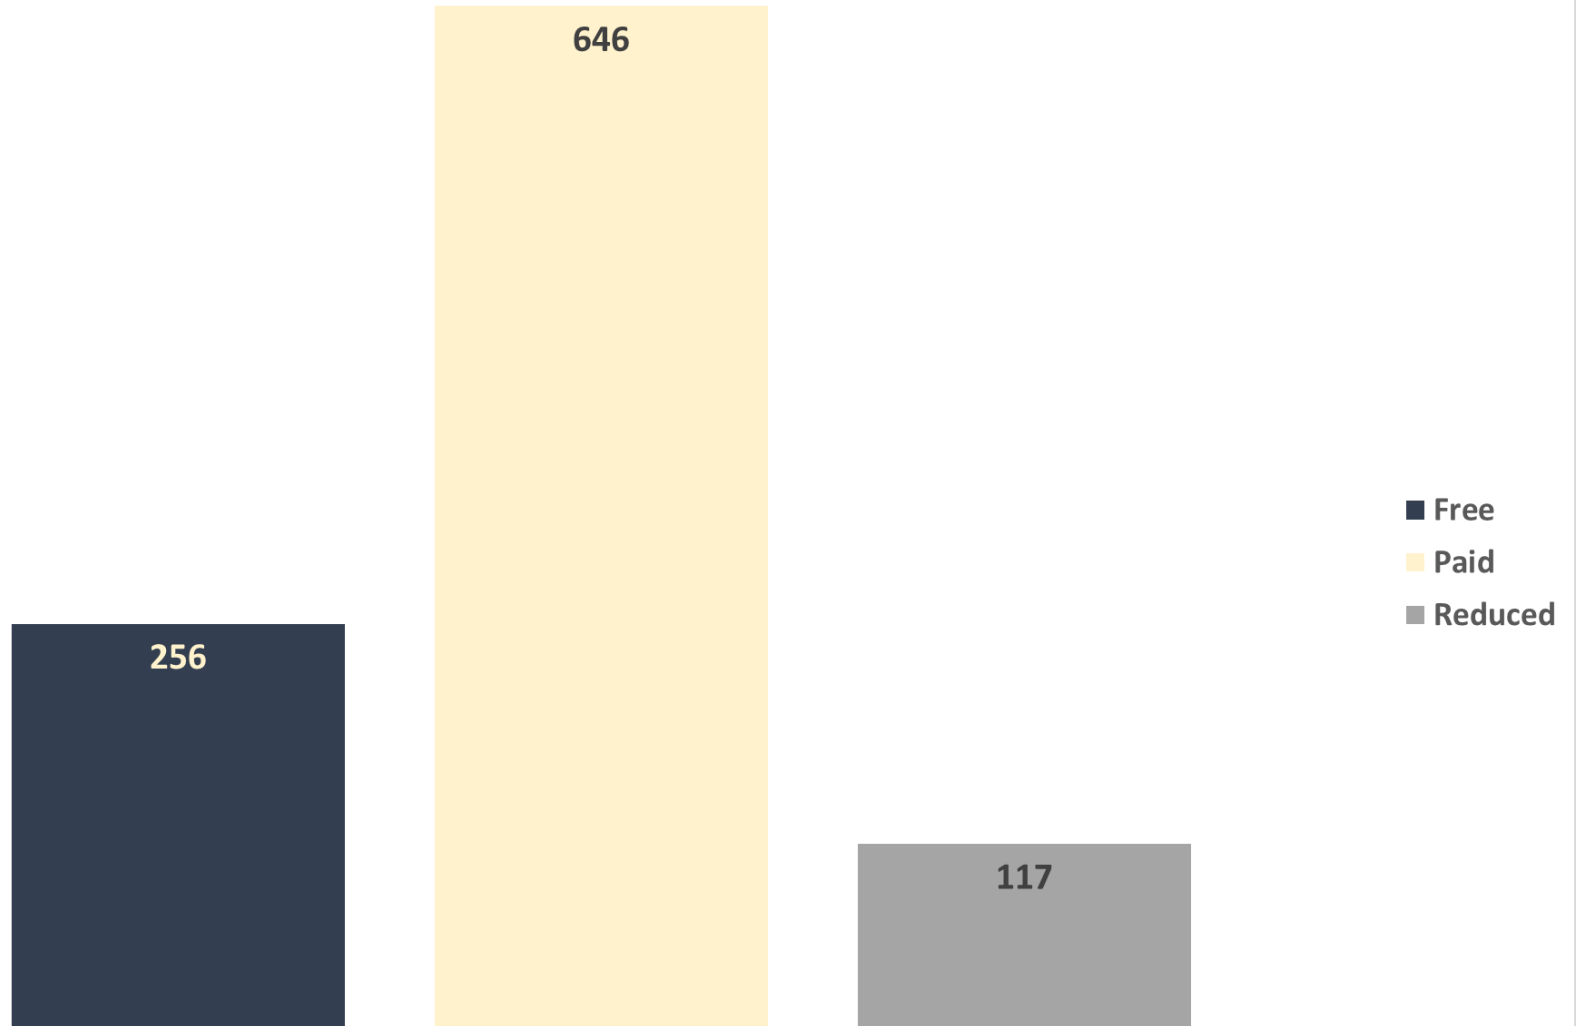

LARAMIE COUNTY SCHOOL DISTRICT #2

DISTRICT PROFILE

2017-2018

Gender Count

F

M

Gender

Gender Count by Grade

Grade Level

District Socio Economic

District Race/Ethnicity

- Hispanic
- Asian
- White
- Black
- Indian

District IDEA

District ELL

***District TITLE I
Elementary Schools Only***