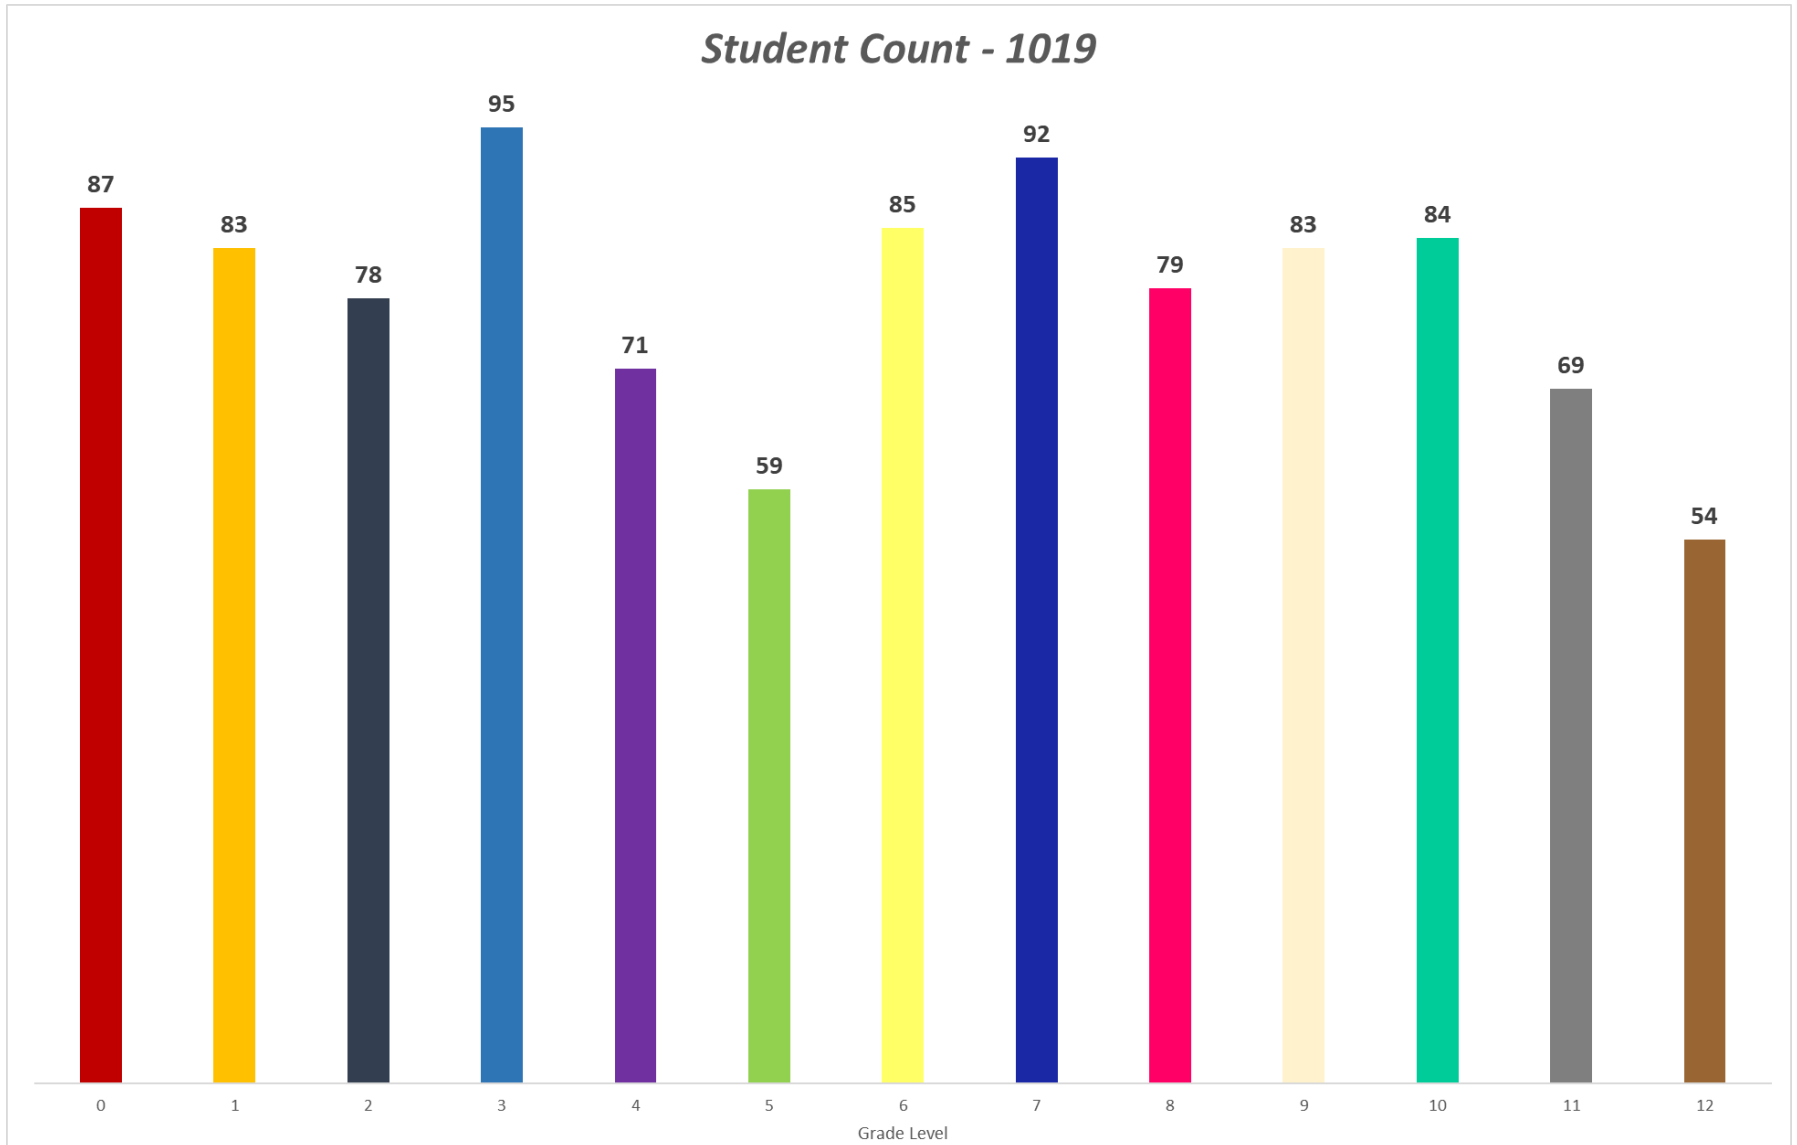

LARAMIE COUNTY SCHOOL DISTRICT #2

DISTRICT PROFILE

2017-2018

Gender Count

F

M

Gender

Gender Count by Grade

Grade Level

District Socio Economic

District Race/Ethnicity

- Hispanic
- Asian
- White
- Black
- Indian

District IDEA

District ELL

***District TITLE I
Elementary Schools Only***