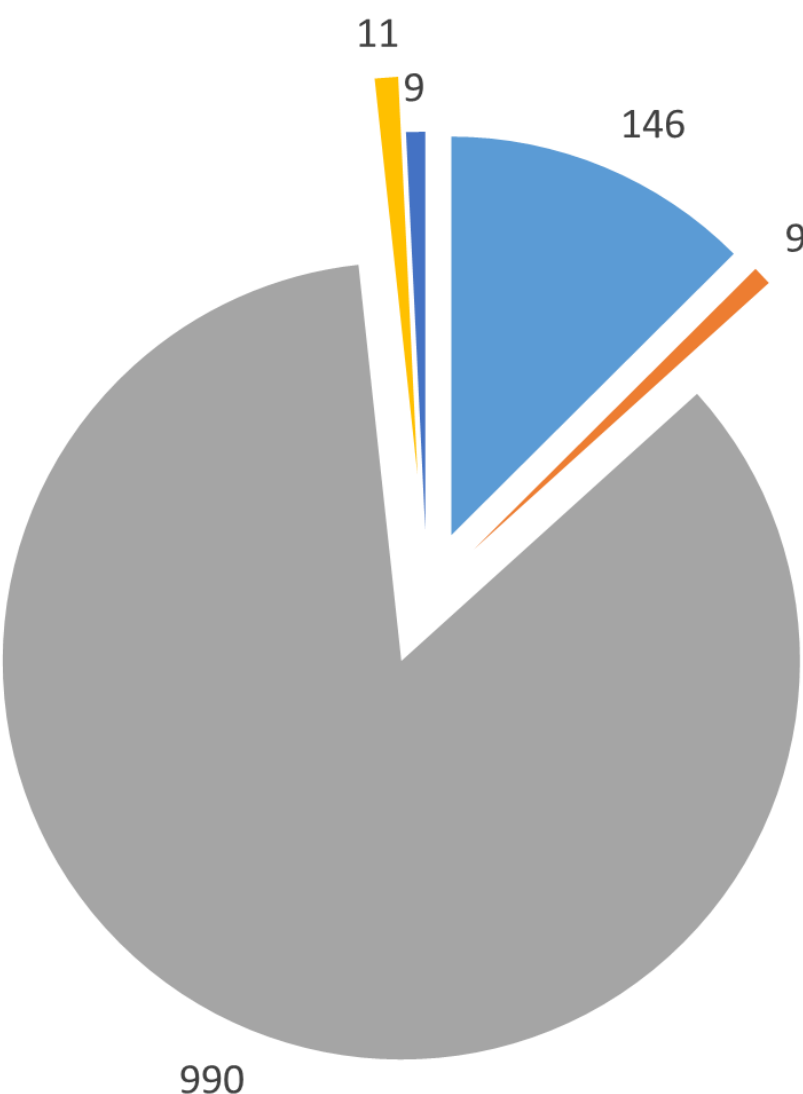

LARAMIE COUNTY SCHOOL DISTRICT #2

DISTRICT PROFILE

2017-2018

Gender Count

F

M

Gender

Gender Count by Grade

Grade Level

District Socio Economic

District Race/Ethnicity

- Hispanic
- Asian
- White
- Black
- Indian

District IDEA

District ELL

***District TITLE I
Elementary Schools Only***