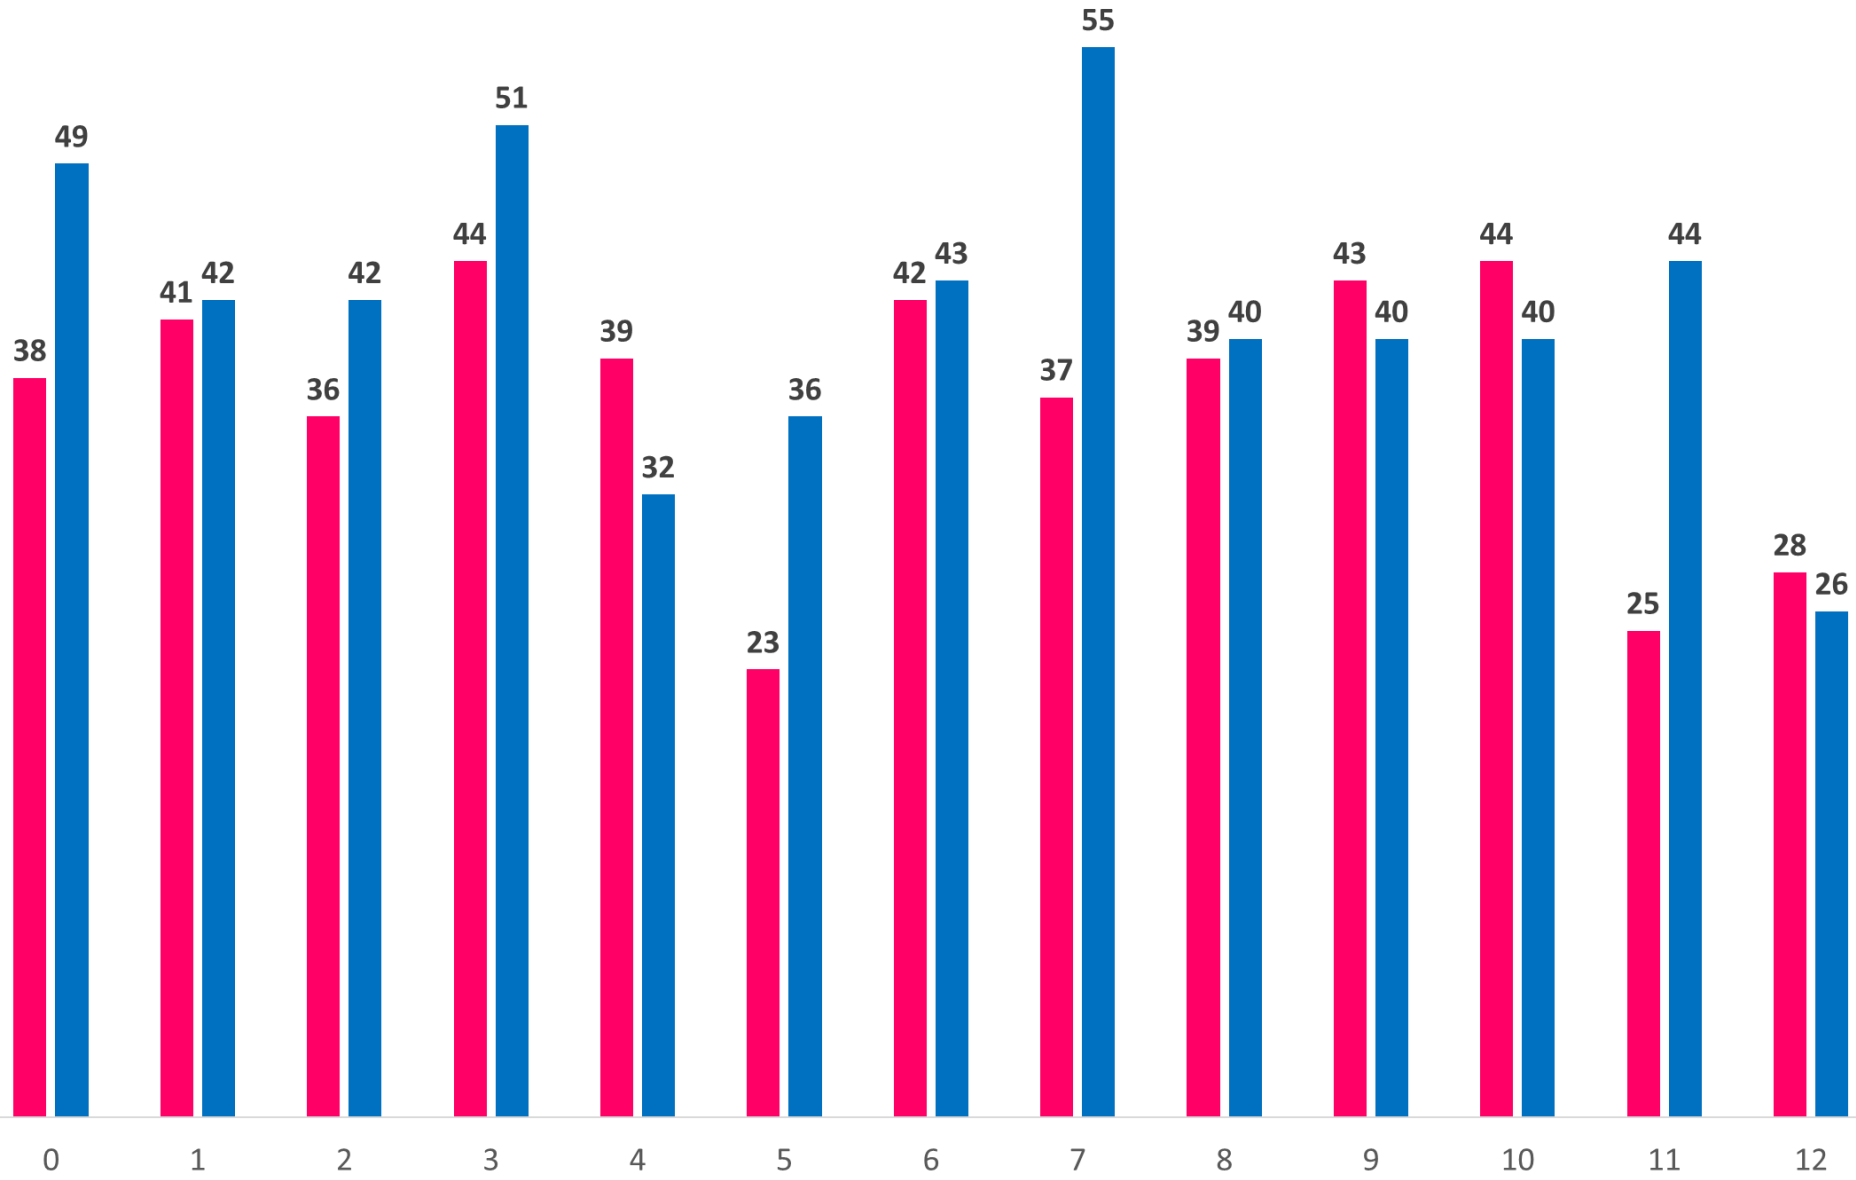

LARAMIE COUNTY SCHOOL DISTRICT #2

DISTRICT PROFILE

2017-2018

Gender Count

F

M

Gender

Gender Count by Grade

Grade Level

District Socio Economic

District Race/Ethnicity

- Hispanic
- Asian
- White
- Black
- Indian

District IDEA

District ELL

***District TITLE I
Elementary Schools Only***